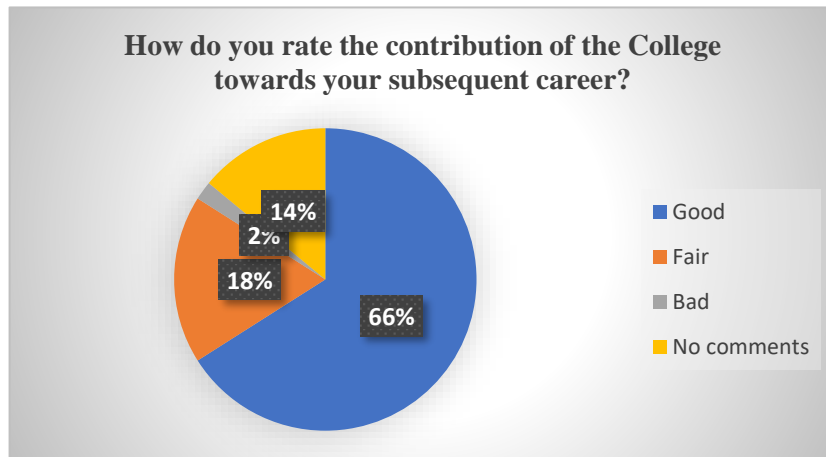

BRAHMANANDA KESHAB CHANDRA COLLEGE

(NAAC ACCREDITED GOVT. SPONSORED DEGREE COLLEGE FOR UG & PG)

111/2, BARRACKPORE TRUNK ROAD, BON-HOOGHLY,
KOLKATA - 700108

Ref. ....

Date .....