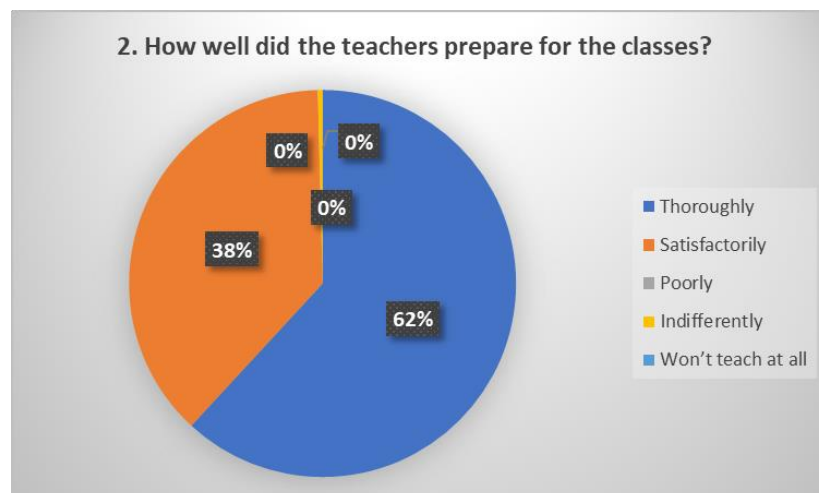

Ref. ....

Date .....

1.4.1 Feedback on the syllabus and its transaction at the institution:

STUDENTS' FEEDBACK

To analyse and improve the academics of the Institution, feedback from students (in the form of student satisfaction survey) is taken regarding the syllabus and its transaction. For each of the statement in the feedback form, they have given a score out of five options (five-point scaling system).

This report is based on feedback taken from students regarding Teaching – Learning and Evaluation. All UG semester students (CBCS curriculum) and PG students were requested to respond to all the questions given in the following format with their sincere effort and thought. However, as participation in the feedback process was optional, only 257 of them participated and gave their opinion regarding Teaching – Learning and Evaluation. Summary of the student satisfaction survey-2022-23 is as follows:

Principal

Brahmananda Keshab Chandra College
Kolkata - 700108