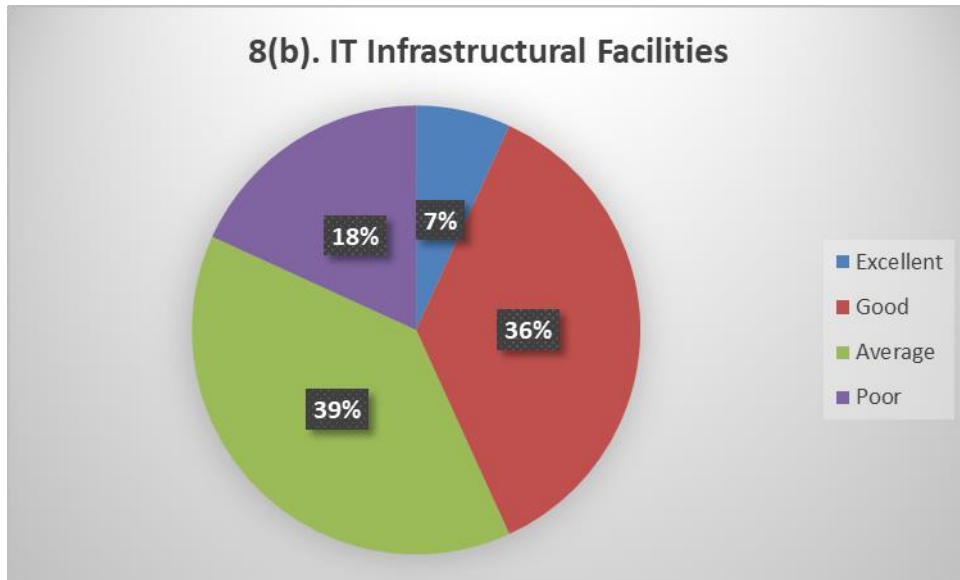

BRAHMANANDA KESHAB CHANDRA COLLEGE

(NAAC ACCREDITED GOVT. SPONSORED DEGREE COLLEGE FOR UG & PG)

111/2, BARRACKPORE TRUNK ROAD, BON-HOOGHLY,
KOLKATA - 700108

Ref. ....

Date .....

Principal

Brahmananda Keshab Chandra College
Kolkata - 700108