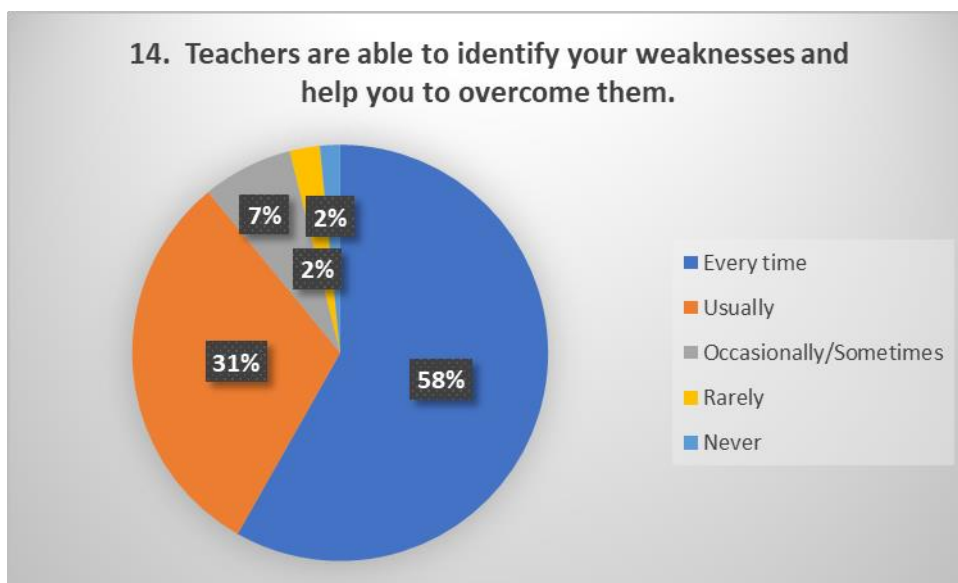

BRAHMANANDA KESHAB CHANDRA COLLEGE

(NAAC ACCREDITED GOVT. SPONSORED DEGREE COLLEGE FOR UG & PG)

111/2, BARRACKPORE TRUNK ROAD, BON-HOOGHLY,
KOLKATA - 700108

Ref. ....

Date .....

Principal

Brahmananda Keshab Chandra College
Kolkata - 700108