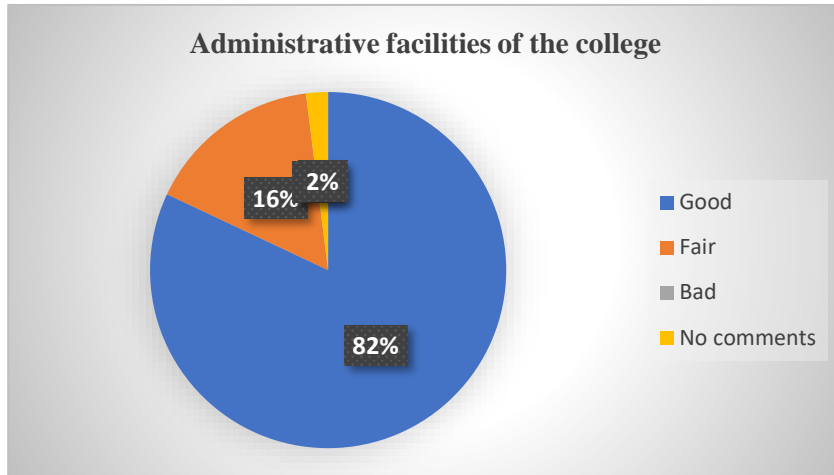

BRAHMANANDA KESHAB CHANDRA COLLEGE

(NAAC ACCREDITED GOVT. SPONSORED DEGREE COLLEGE FOR UG & PG)

111/2, BARRACKPORE TRUNK ROAD, BON-HOOGHLY,
KOLKATA - 700108

Ref. ....

Date .....

c)