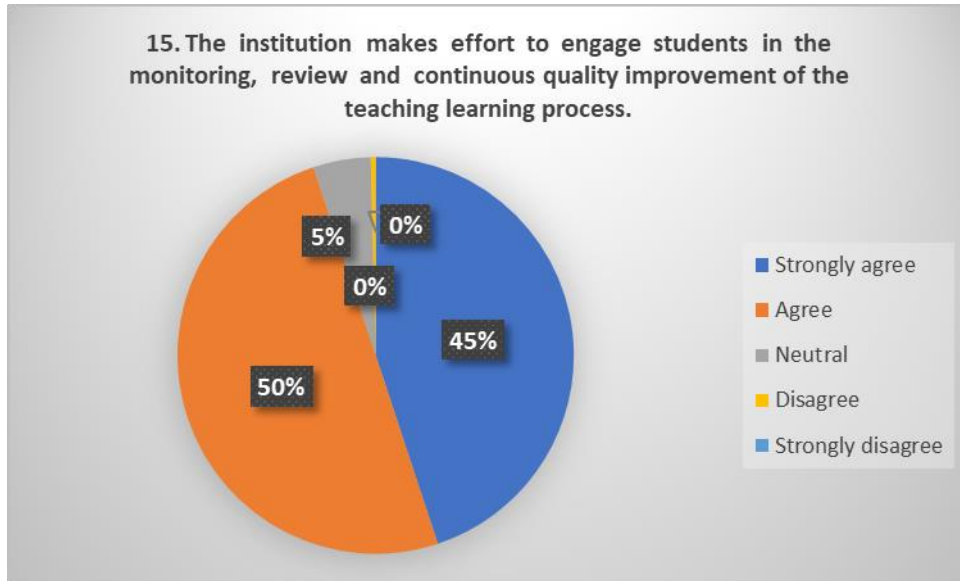

BRAHMANANDA KESHAB CHANDRA COLLEGE

(NAAC ACCREDITED GOVT. SPONSORED DEGREE COLLEGE FOR UG & PG)

111/2, BARRACKPORE TRUNK ROAD, BON-HOOGHLY,
KOLKATA - 700108

Ref. ....

Date .....

Principal
Brahmananda Keshab Chandra College
Kolkata - 700108