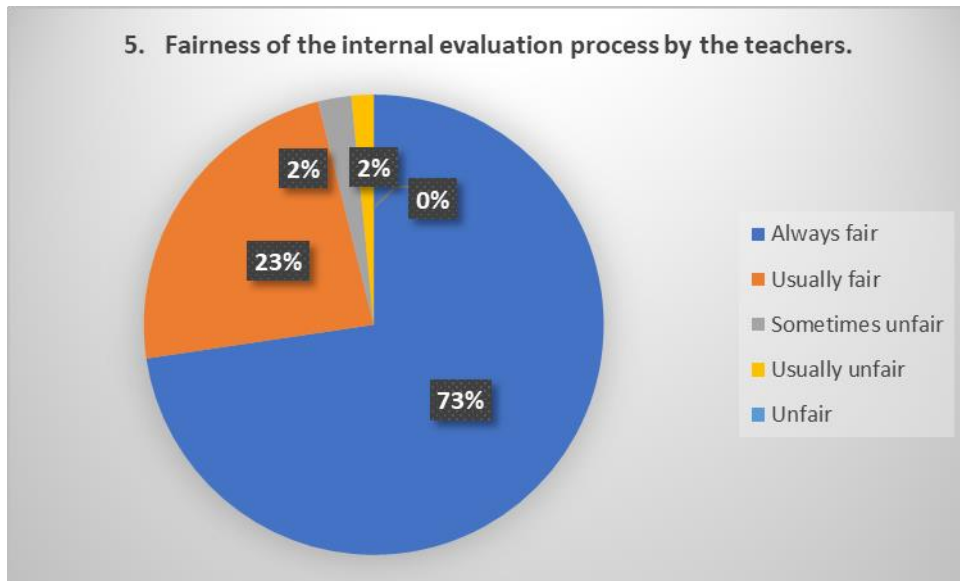

BRAHMANANDA KESHAB CHANDRA COLLEGE

(NAAC ACCREDITED GOVT. SPONSORED DEGREE COLLEGE FOR UG & PG)

111/2, BARRACKPORE TRUNK ROAD, BON-HOOGHLY,
KOLKATA - 700108

Ref. ....

Date .....

Principal
Brahmananda Keshab Chandra College
Kolkata - 700108