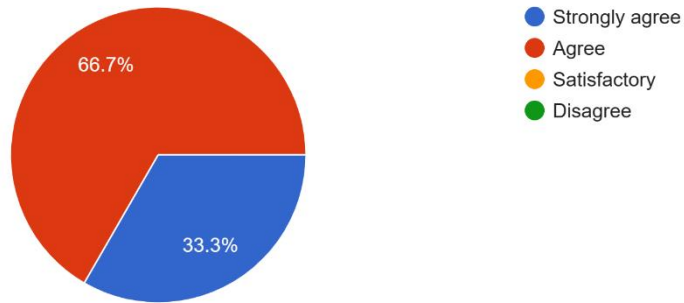

Ref. ....

Date .....

Feedback from Employers on Curriculum and Academic Ambience

1. The curriculum is effective in developing analytical and problem-solving skills of the students
3 responses