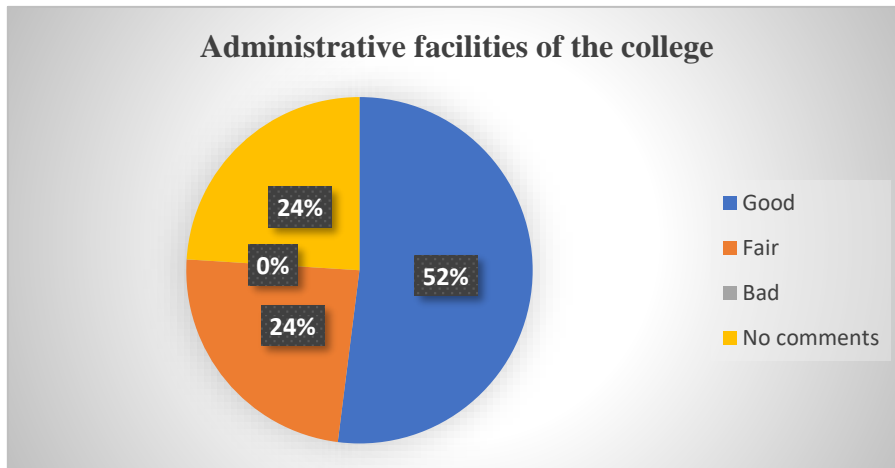

BRAHMANANDA KESHAB CHANDRA COLLEGE

(NAAC ACCREDITED GOVT. SPONSORED DEGREE COLLEGE FOR UG & PG)

111/2, BARRACKPORE TRUNK ROAD, BON-HOOGHLY,
KOLKATA - 700108

Ref. ....

Date .....

c)