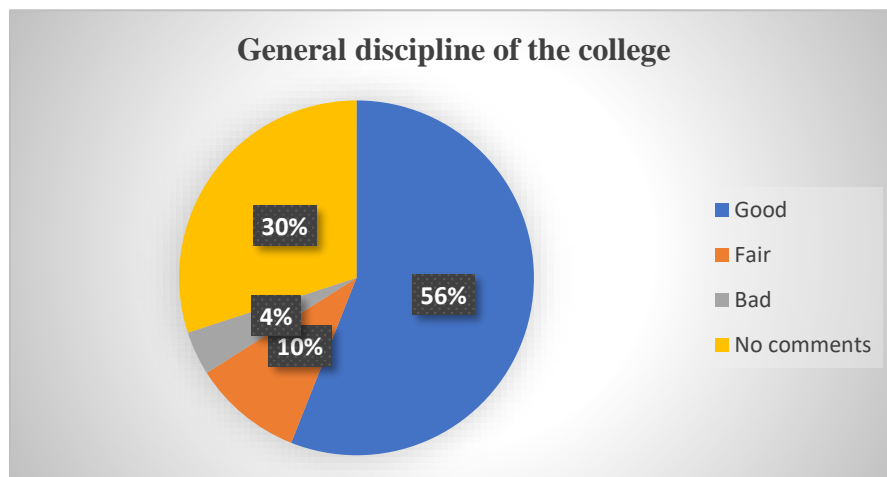

BRAHMANANDA KESHAB CHANDRA COLLEGE

(NAAC ACCREDITED GOVT. SPONSORED DEGREE COLLEGE FOR UG & PG)

111/2, BARRACKPORE TRUNK ROAD, BON-HOOGHLY,
KOLKATA - 700108

Ref. ....

Date .....

c)

d)

e)

Principal