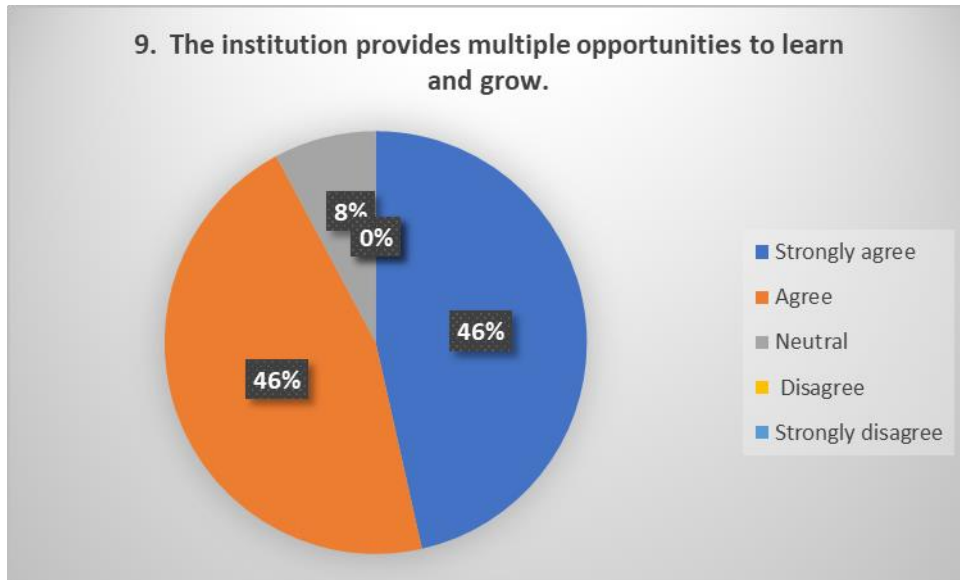

BRAHMANANDA KESHAB CHANDRA COLLEGE

(NAAC ACCREDITED GOVT. SPONSORED DEGREE COLLEGE FOR UG & PG)

111/2, BARRACKPORE TRUNK ROAD, BON-HOOGHLY,
KOLKATA - 700108

Ref. ....

Date .....

Principal