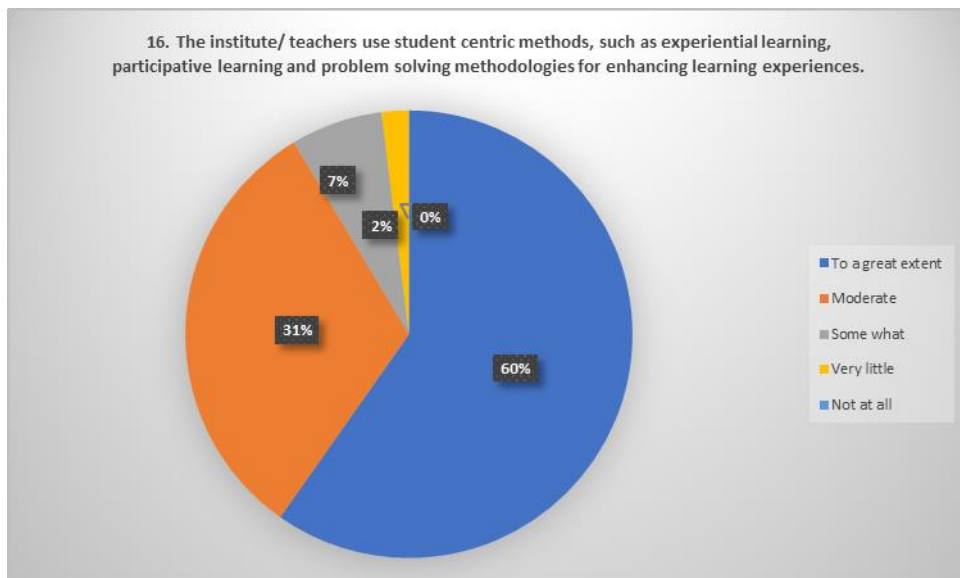

BRAHMANANDA KESHAB CHANDRA COLLEGE

(NAAC ACCREDITED GOVT. SPONSORED DEGREE COLLEGE FOR UG & PG)

111/2, BARRACKPORE TRUNK ROAD, BON-HOOGHLY,
KOLKATA - 700108

Ref. ....

Date .....

Principal
Brahmananda Keshab Chandra College
Kolkata - 700108