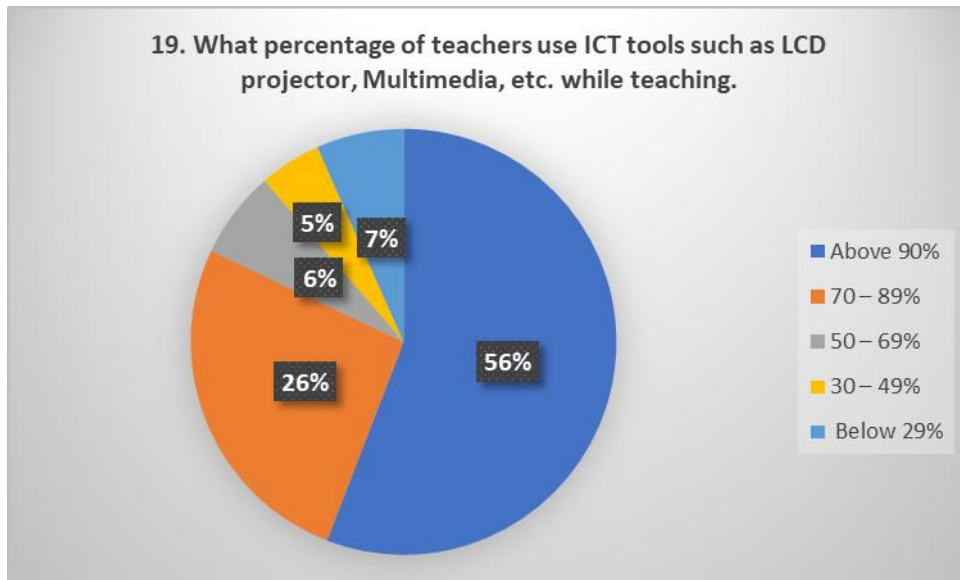

BRAHMANANDA KESHAB CHANDRA COLLEGE

(NAAC ACCREDITED GOVT. SPONSORED DEGREE COLLEGE FOR UG & PG)

111/2, BARRACKPORE TRUNK ROAD, BON-HOOGHLY,
KOLKATA - 700108

Ref. ....

Date .....

Principal

Brahmananda Keshab Chandra College
Kolkata - 700108