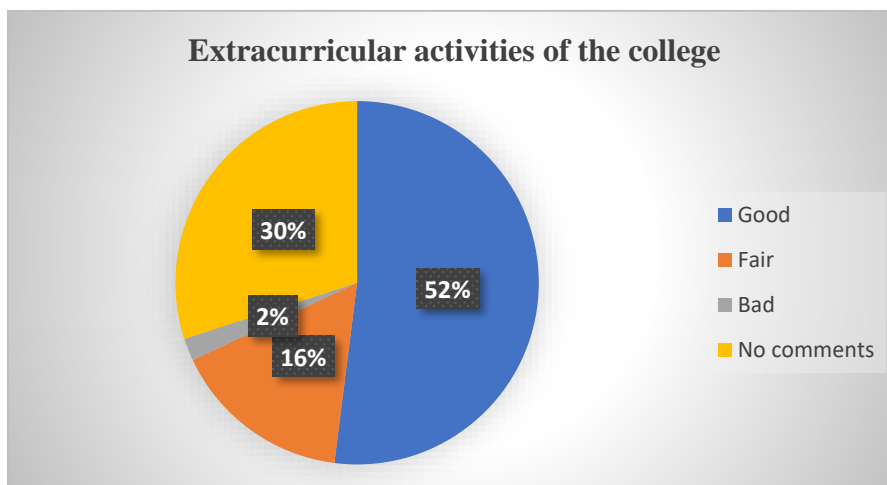

BRAHMANANDA KESHAB CHANDRA COLLEGE

(NAAC ACCREDITED GOVT. SPONSORED DEGREE COLLEGE FOR UG & PG)

111/2, BARRACKPORE TRUNK ROAD, BON-HOOGHLY,
KOLKATA - 700108

Ref. ....

Date .....

c)

d)

e)

Principal