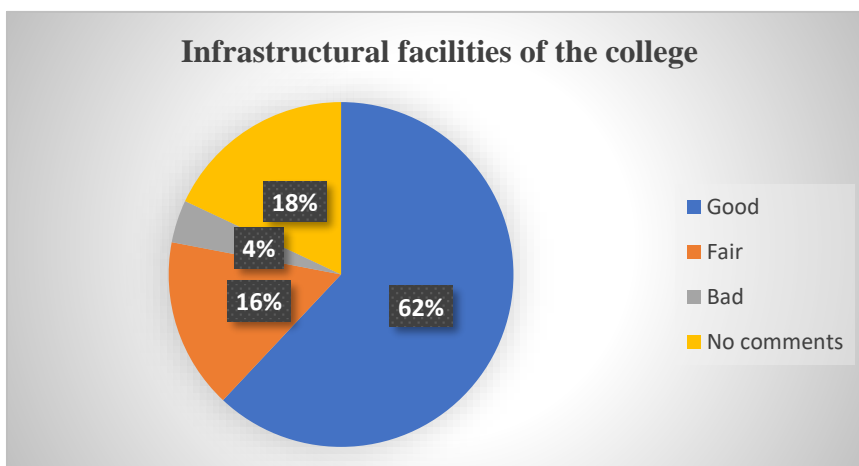

BRAHMANANDA KESHAB CHANDRA COLLEGE

(NAAC ACCREDITED GOVT. SPONSORED DEGREE COLLEGE FOR UG & PG)

111/2, BARRACKPORE TRUNK ROAD, BON-HOOGHLY,
KOLKATA - 700108

Ref. ....

Date .....

➤ Current state of the college

a)

b)

Principal