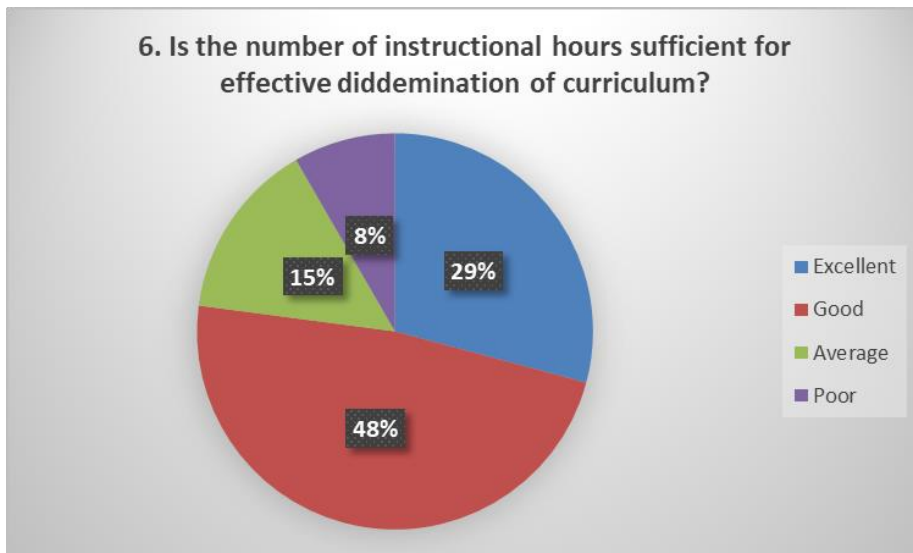

BRAHMANANDA KESHAB CHANDRA COLLEGE

(NAAC ACCREDITED GOVT. SPONSORED DEGREE COLLEGE FOR UG & PG)

111/2, BARRACKPORE TRUNK ROAD, BON-HOOGHLY,
KOLKATA - 700108

Ref. ....

Date .....

Principal

Brahmananda Keshab Chandra College
Kolkata - 700108