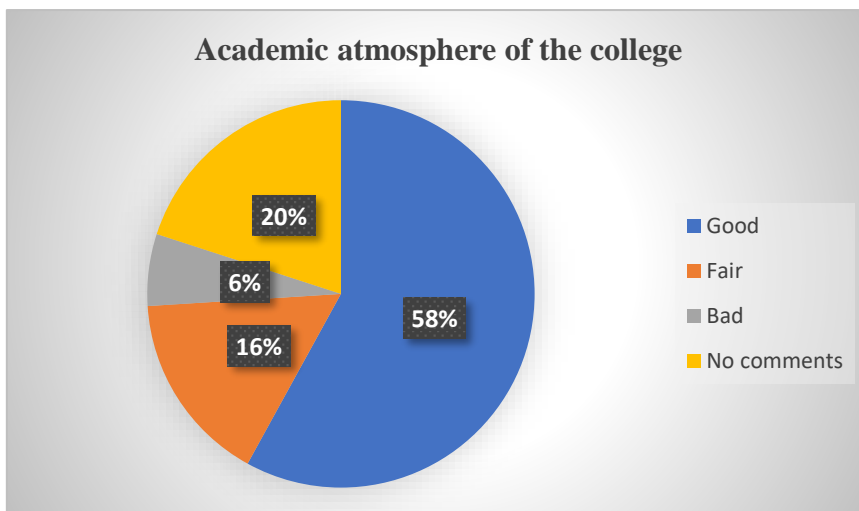

➤ Current state of the college

a)