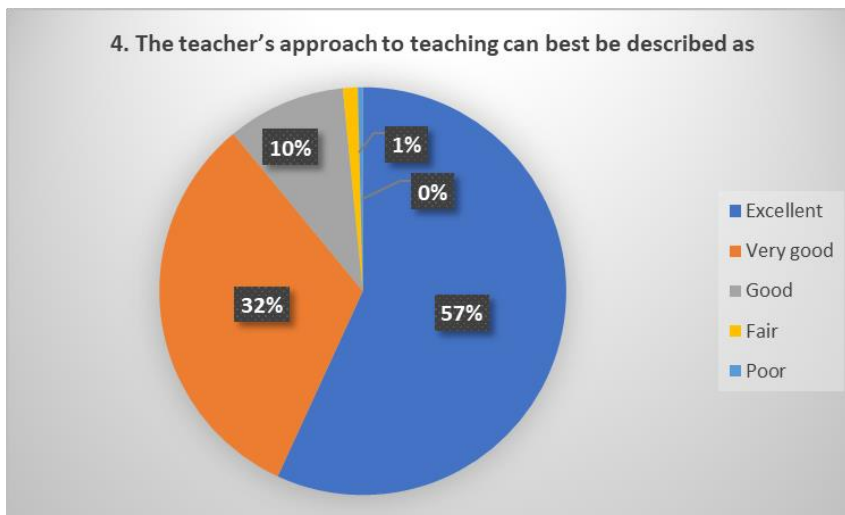

BRAHMANANDA KESHAB CHANDRA COLLEGE

(NAAC ACCREDITED GOVT. SPONSORED DEGREE COLLEGE FOR UG & PG)

111/2, BARRACKPORE TRUNK ROAD, BON-HOOGHLY,
KOLKATA - 700108

Ref. ....

Date .....

Principal
Brahmananda Keshab Chandra College
Kolkata - 700108