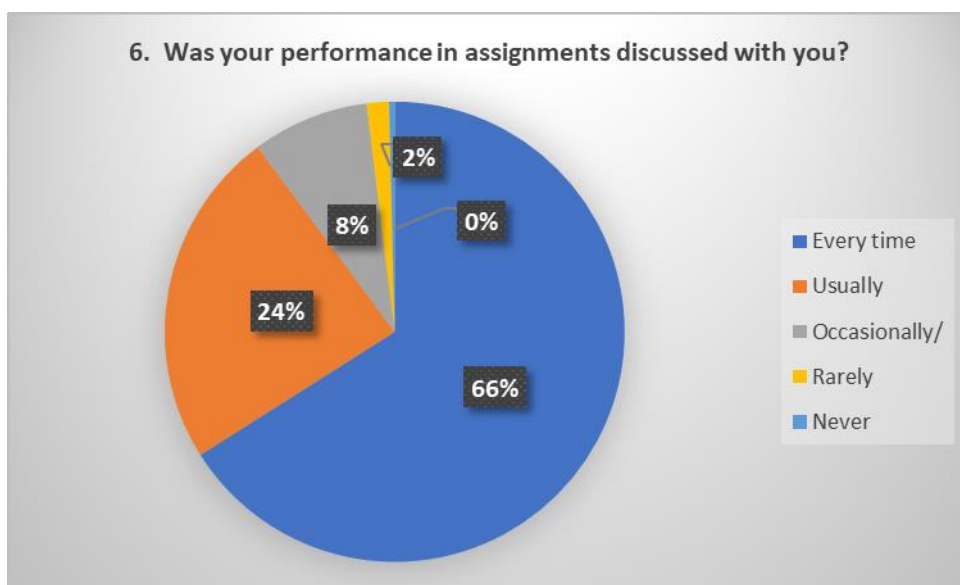

BRAHMANANDA KESHAB CHANDRA COLLEGE

(NAAC ACCREDITED GOVT. SPONSORED DEGREE COLLEGE FOR UG & PG)

111/2, BARRACKPORE TRUNK ROAD, BON-HOOGHLY,
KOLKATA - 700108

Ref. ....

Date .....

Principal
Brahmananda Keshab Chandra College
Kolkata - 700108