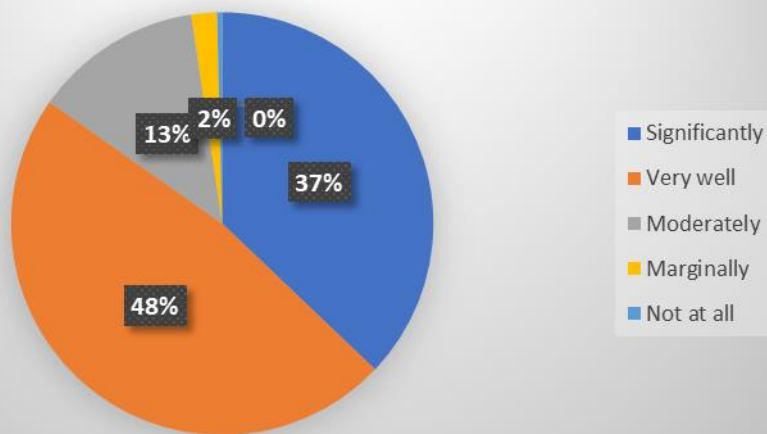

8. The teaching and mentoring process in your institution facilitates you in cognitive, social and emotional growth.