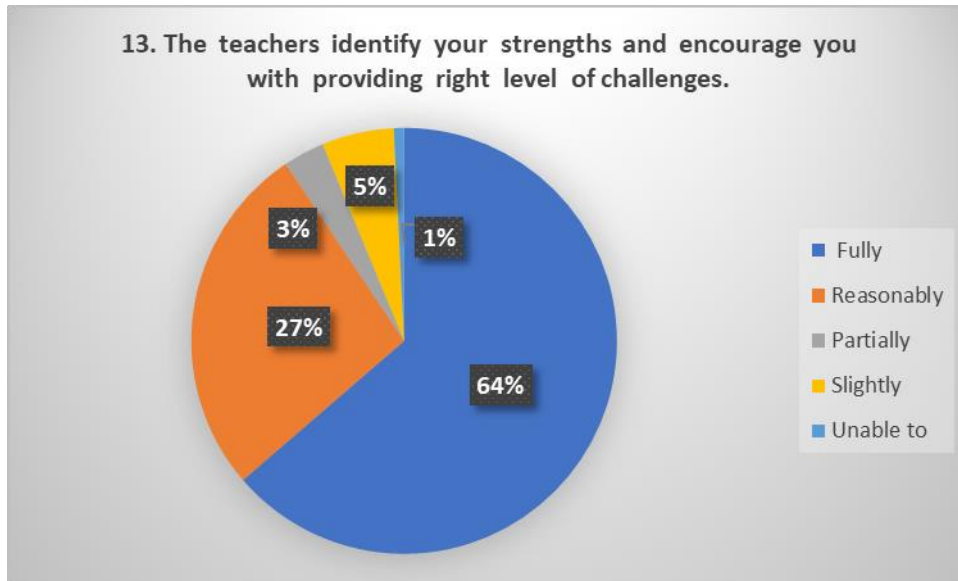

BRAHMANANDA KESHAB CHANDRA COLLEGE

(NAAC ACCREDITED GOVT. SPONSORED DEGREE COLLEGE FOR UG & PG)

111/2, BARRACKPORE TRUNK ROAD, BON-HOOGHLY,
KOLKATA - 700108

Ref. ....

Date .....

Principal

Brahmananda Keshab Chandra College
Kolkata - 700108