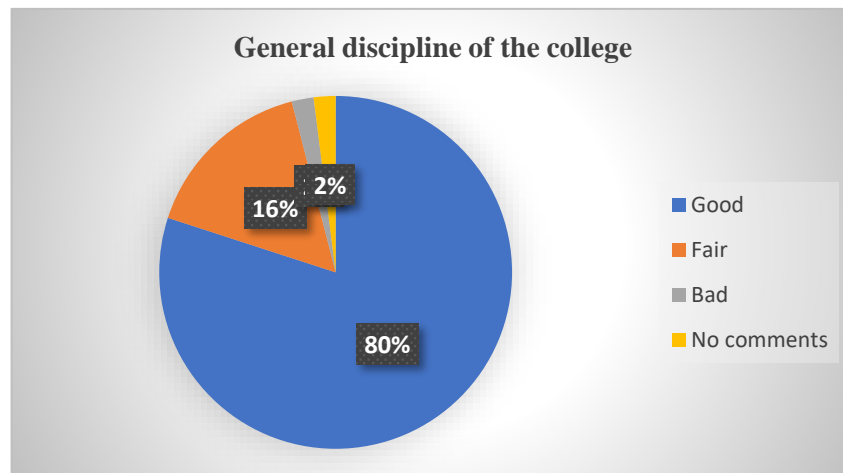

BRAHMANANDA KESHAB CHANDRA COLLEGE

(NAAC ACCREDITED GOVT. SPONSORED DEGREE COLLEGE FOR UG & PG)

111/2, BARRACKPORE TRUNK ROAD, BON-HOOGHLY,
KOLKATA - 700108

Ref. ....

Date .....

c)

d)

e)

Principal