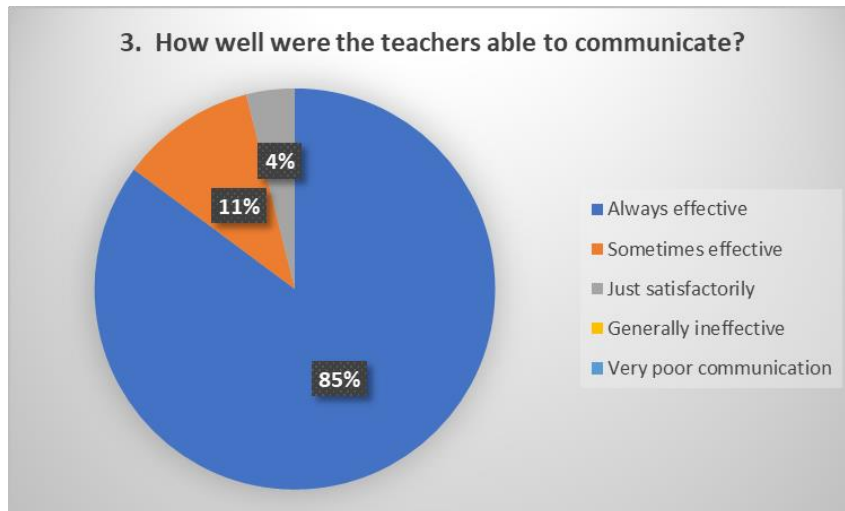

BRAHMANANDA KESHAB CHANDRA COLLEGE

(NAAC ACCREDITED GOVT. SPONSORED DEGREE COLLEGE FOR UG & PG)

111/2, BARRACKPORE TRUNK ROAD, BON-HOOGHLY,
KOLKATA - 700108

Ref. ....

Date .....

Principal
Brahmananda Keshab Chandra College
Kolkata - 700108