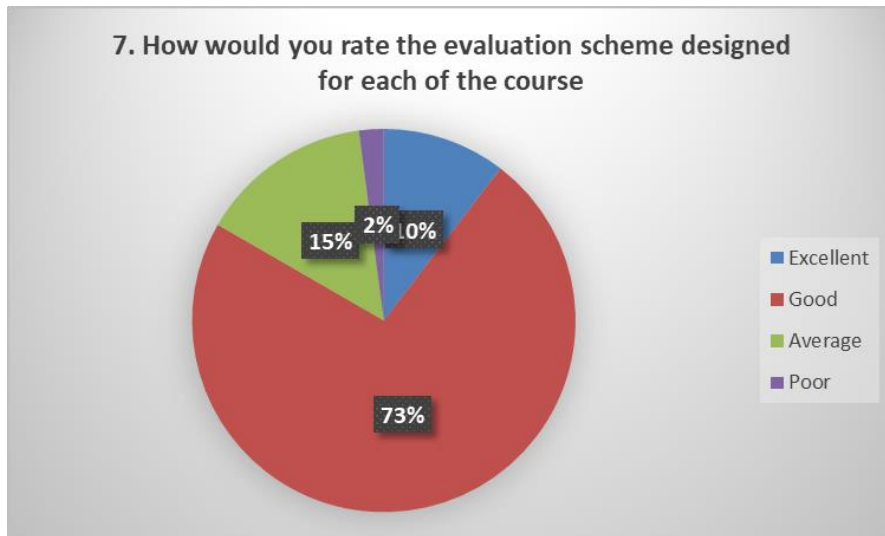

BRAHMANANDA KESHAB CHANDRA COLLEGE

(NAAC ACCREDITED GOVT. SPONSORED DEGREE COLLEGE FOR UG & PG)

111/2, BARRACKPORE TRUNK ROAD, BON-HOOGHLY,
KOLKATA - 700108

Ref. ....

Date .....

Principal