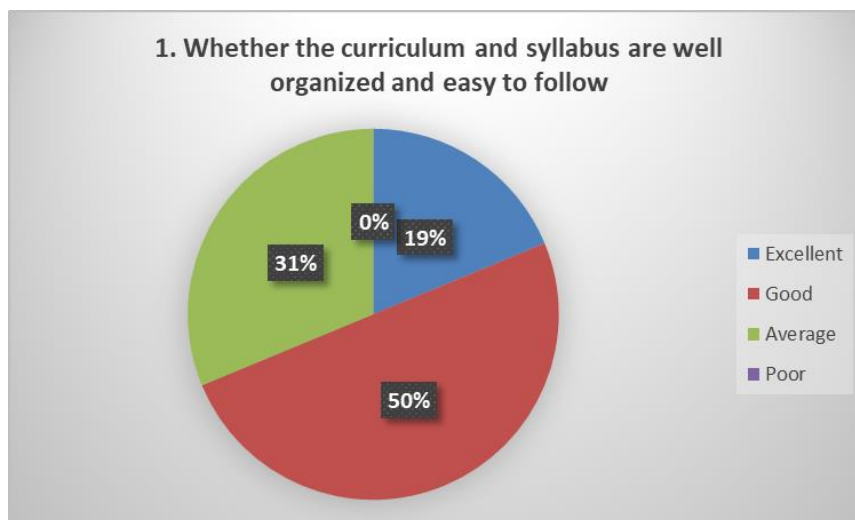

(NAAC ACCREDITED GOVT. SPONSORED DEGREE COLLEGE FOR UG & PG)

111/2, BARRACKPORE TRUNK ROAD, BON-HOOGHLY,
KOLKATA - 700108

Ref.

Date

TEACHERS' FEEDBACK

For the purpose of qualitative improvement of the programme of studies/institution, structured feedbacks regarding the relevance of the curriculum, teaching, learning and evaluation and related issues are obtained from the faculty members. Teachers were also asked for their valuable suggestions. This report is based on feedback obtained from 46 faculty members. Summary of the report for the session 2022-23 is as follows: