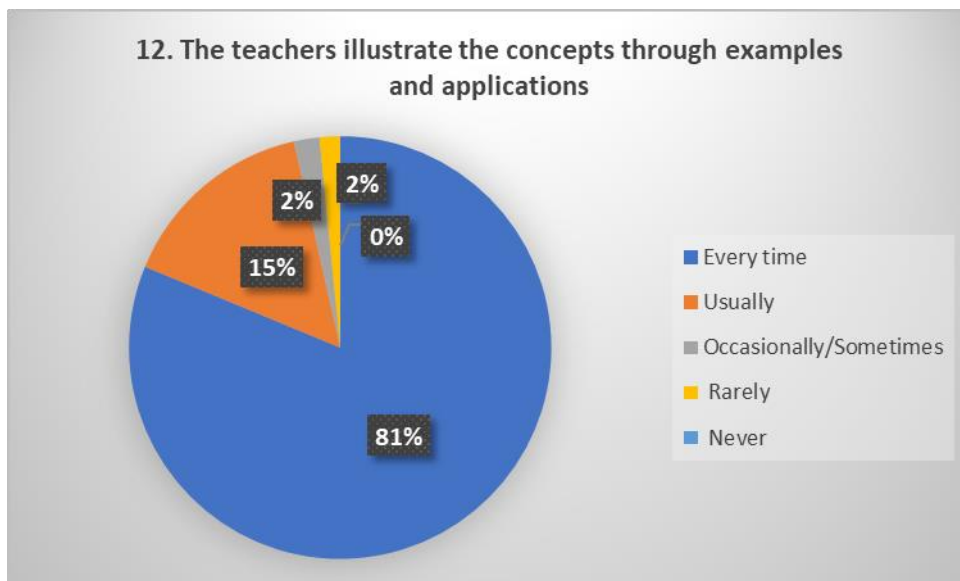

BRAHMANANDA KESHAB CHANDRA COLLEGE

(NAAC ACCREDITED GOVT. SPONSORED DEGREE COLLEGE FOR UG & PG)

111/2, BARRACKPORE TRUNK ROAD, BON-HOOGHLY,
KOLKATA - 700108

Ref. ....

Date .....

Principal