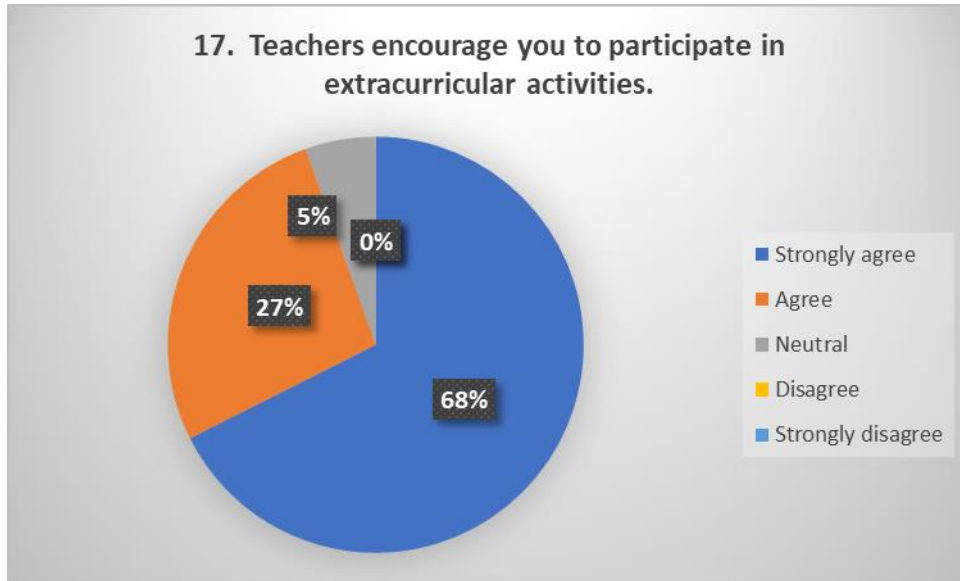

BRAHMANANDA KESHAB CHANDRA COLLEGE

(NAAC ACCREDITED GOVT. SPONSORED DEGREE COLLEGE FOR UG & PG)

111/2, BARRACKPORE TRUNK ROAD, BON-HOOGHLY,
KOLKATA - 700108

Ref. ....

Date .....

Principal