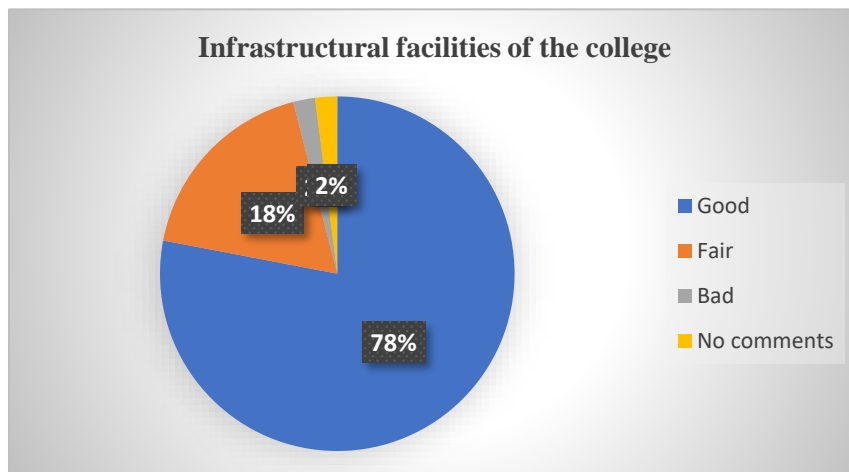

BRAHMANANDA KESHAB CHANDRA COLLEGE

(NAAC ACCREDITED GOVT. SPONSORED DEGREE COLLEGE FOR UG & PG)

111/2, BARRACKPORE TRUNK ROAD, BON-HOOGHLY,
KOLKATA - 700108

Ref. ....

Date .....

ALUMNI FEEDBACK

For qualitative improvement of the institution, structured feedbacks regarding the academic and administrative atmosphere, infrastructural facilities, general discipline and extracurricular activities of the college are obtained from the alumni. They were also asked for their valuable suggestions. This report is based on feedback obtained from 50 alumni members. Summary of the report is as follows:

- During your term as student of the college

a)

b)

Principal