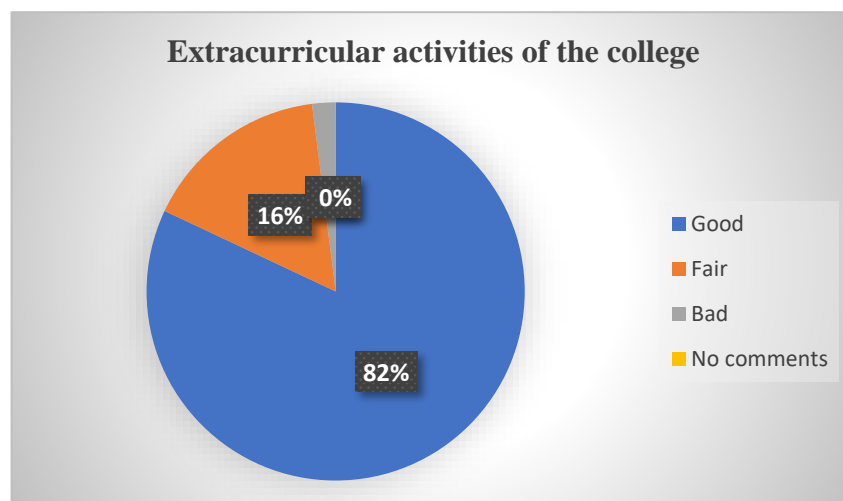

BRAHMANANDA KESHAB CHANDRA COLLEGE

(NAAC ACCREDITED GOVT. SPONSORED DEGREE COLLEGE FOR UG & PG)

111/2, BARRACKPORE TRUNK ROAD, BON-HOOGHLY,
KOLKATA - 700108

Ref. ....

Date .....

c)

d)

e)

Principal