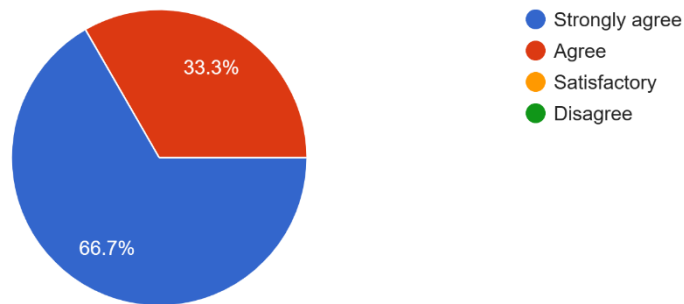

4. Curriculum includes value added courses/ soft skill training/ skill enhancement course for enhancing constructive learning

3 responses