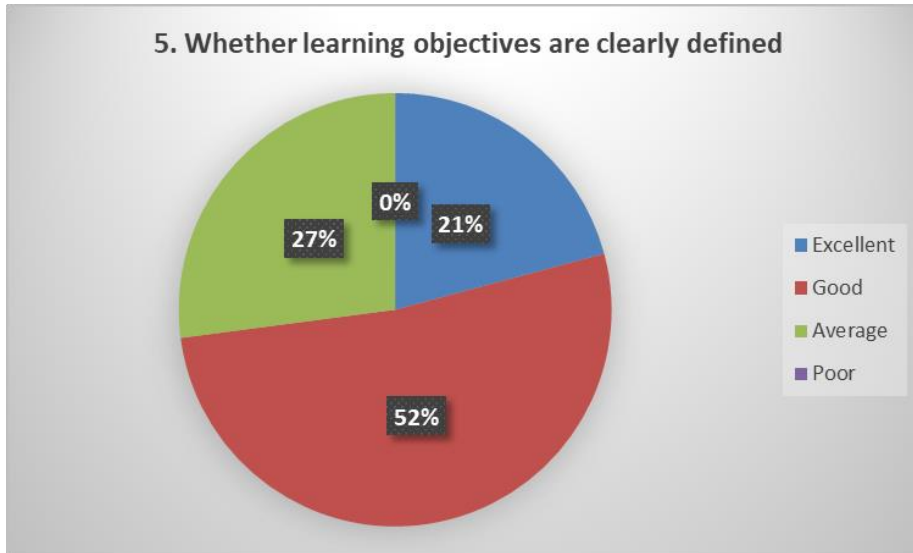

BRAHMANANDA KESHAB CHANDRA COLLEGE

(NAAC ACCREDITED GOVT. SPONSORED DEGREE COLLEGE FOR UG & PG)

111/2, BARRACKPORE TRUNK ROAD, BON-HOOGHLY,
KOLKATA - 700108

Ref. ....

Date .....

Principal

Brahmananda Keshab Chandra College
Kolkata - 700108