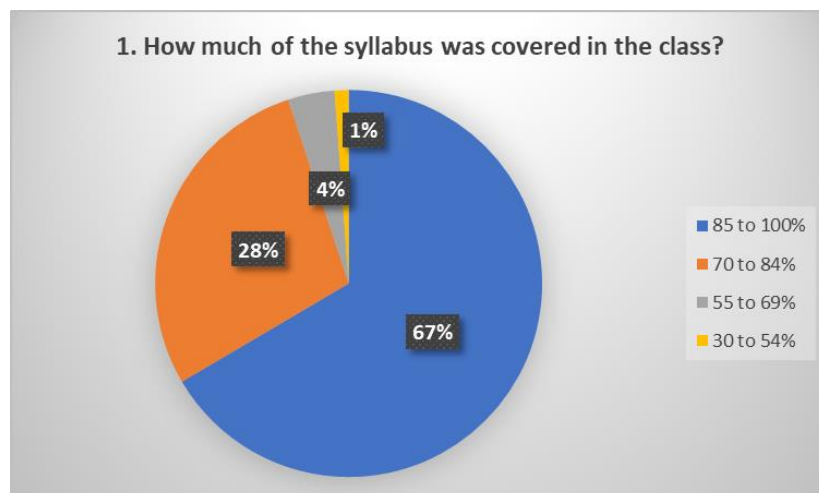

Ref.

Date

1.4.1 Feedback on the syllabus and its transaction at the institution:

STUDENTS' FEEDBACK

To analyse and improve the academics of the Institution, feedback from students (in the form of student satisfaction survey) is taken regarding the syllabus and its transaction. For each of the statement in the feedback form, they have given a score out of five options (five-point scaling system).

This report is based on feedback taken from students regarding Teaching – Learning and Evaluation. All UG semester students (CBCS curriculum) and PG students were requested to respond to all the questions given in the following format with their sincere effort and thought. However, as participation in the feedback process was optional, only 257 of them participated and gave their opinion regarding Teaching – Learning and Evaluation. Summary of the student satisfaction survey-2022-23 is as follows: