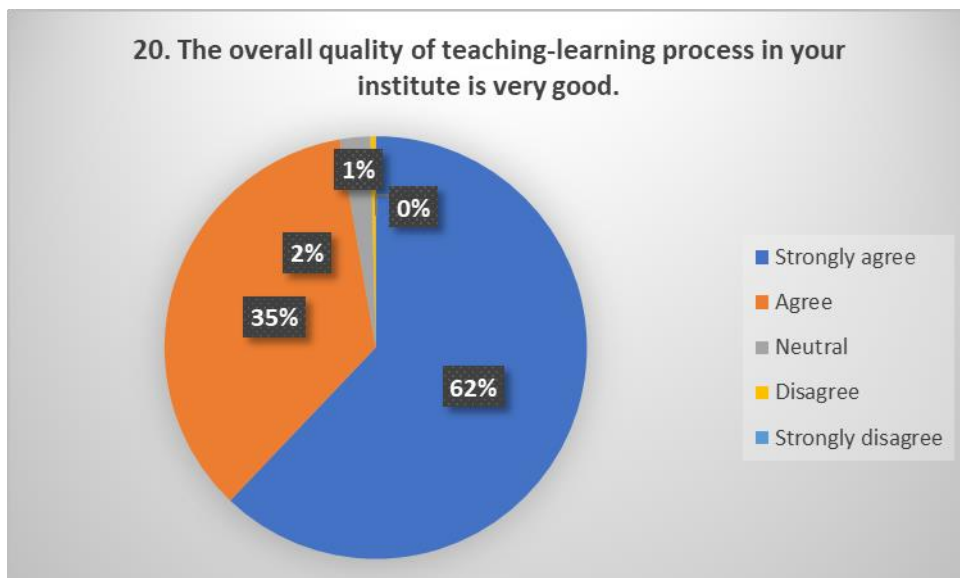

BRAHMANANDA KESHAB CHANDRA COLLEGE

(NAAC ACCREDITED GOVT. SPONSORED DEGREE COLLEGE FOR UG & PG)

111/2, BARRACKPORE TRUNK ROAD, BON-HOOGHLY,
KOLKATA - 700108

Ref. ....

Date .....

Principal

Brahmananda Keshab Chandra College
Kolkata - 700108