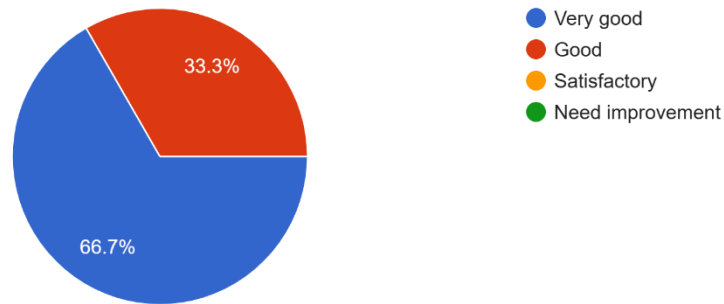

6. How do you rate the communication skill/research aptitude of the students

3 responses