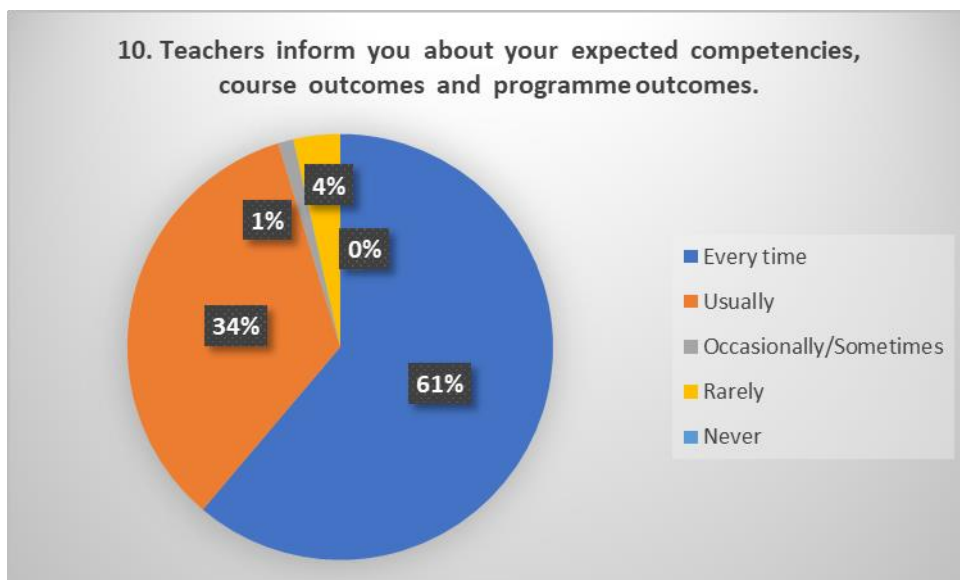

BRAHMANANDA KESHAB CHANDRA COLLEGE

(NAAC ACCREDITED GOVT. SPONSORED DEGREE COLLEGE FOR UG & PG)

111/2, BARRACKPORE TRUNK ROAD, BON-HOOGHLY,
KOLKATA - 700108

Ref. ....

Date .....

Principal