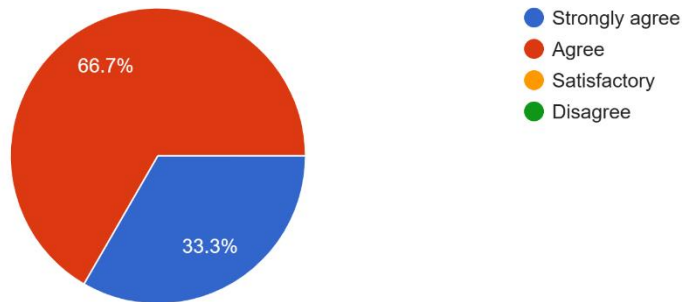

BRAHMANANDA KESHAB CHANDRA COLLEGE

(NAAC ACCREDITED GOVT. SPONSORED DEGREE COLLEGE FOR UG & PG)

111/2, BARRACKPORE TRUNK ROAD, BON-HOOGHLY,
KOLKATA - 700108

Ref. ....

Date .....

3. Students are open to challenges and learning new things

3 responses