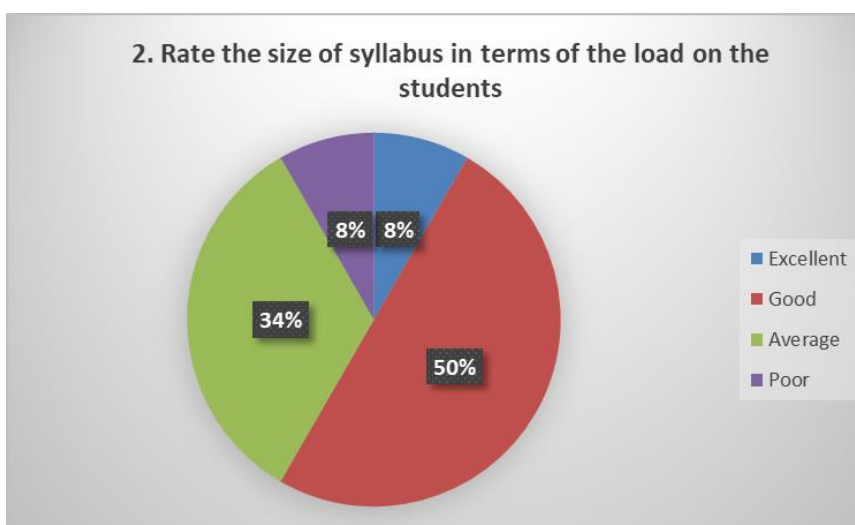

(NAAC ACCREDITED GOVT. SPONSORED DEGREE COLLEGE FOR UG & PG)

111/2, BARRACKPORE TRUNK ROAD, BON-HOOGHLY,
KOLKATA - 700108

Ref.

Date

TEACHERS' FEEDBACK

For the purpose of qualitative improvement of the programme of studies/institution, structured feedbacks regarding the relevance of the curriculum, teaching, learning and evaluation and related issues are obtained from the faculty members. Teachers were also asked for their valuable suggestions. This report is based on feedback obtained from 46 faculty members. Summary of the report for the session 2022-23 is as follows: