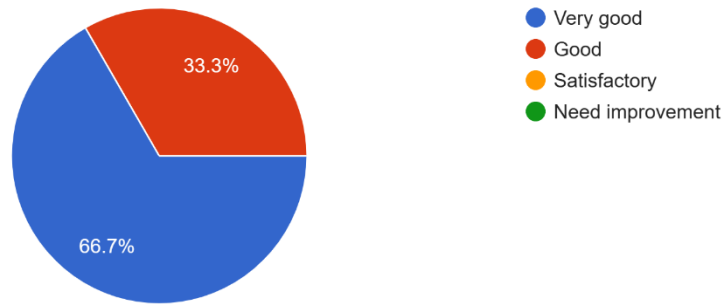

BRAHMANANDA KESHAB CHANDRA COLLEGE

(NAAC ACCREDITED GOVT. SPONSORED DEGREE COLLEGE FOR UG & PG)

111/2, BARRACKPORE TRUNK ROAD, BON-HOOGHLY,
KOLKATA - 700108

Ref. ....

Date .....

5. Academic ambience of the institution for holistic development of students

3 responses