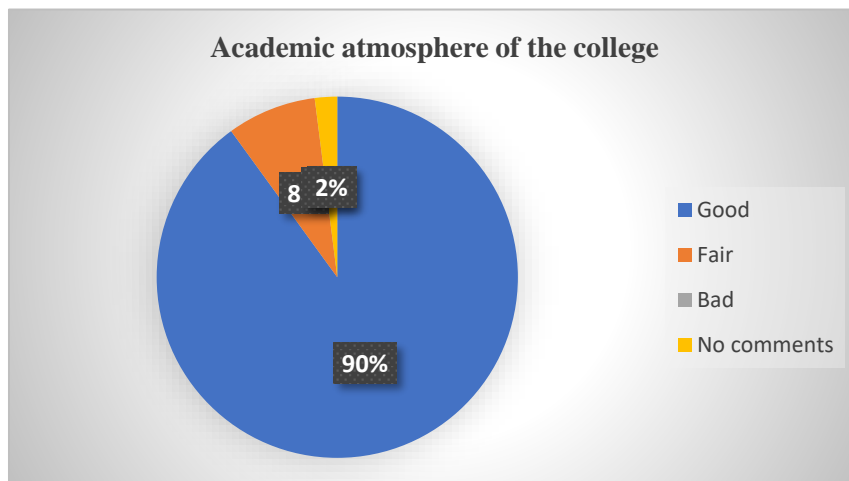

BRAHMANANDA KESHAB CHANDRA COLLEGE

(NAAC ACCREDITED GOVT. SPONSORED DEGREE COLLEGE FOR UG & PG)

111/2, BARRACKPORE TRUNK ROAD, BON-HOOGHLY,
KOLKATA - 700108

Ref. ....

Date .....

ALUMNI FEEDBACK

For qualitative improvement of the institution, structured feedbacks regarding the academic and administrative atmosphere, infrastructural facilities, general discipline and extracurricular activities of the college are obtained from the alumni. They were also asked for their valuable suggestions. This report is based on feedback obtained from 50 alumni members. Summary of the report is as follows:

- During your term as student of the college

a)