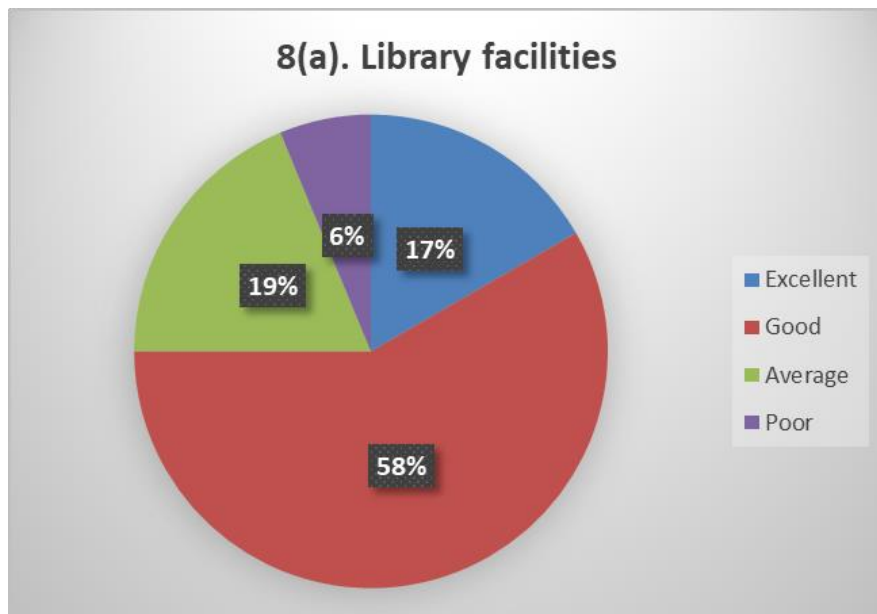

BRAHMANANDA KESHAB CHANDRA COLLEGE

(NAAC ACCREDITED GOVT. SPONSORED DEGREE COLLEGE FOR UG & PG)

111/2, BARRACKPORE TRUNK ROAD, BON-HOOGHLY,
KOLKATA - 700108

Ref. ....

Date .....

Principal