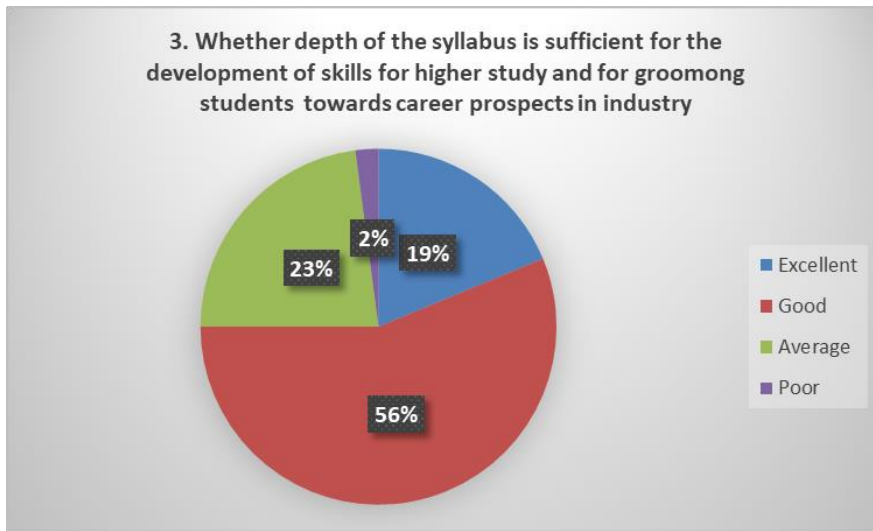

BRAHMANANDA KESHAB CHANDRA COLLEGE

(NAAC ACCREDITED GOVT. SPONSORED DEGREE COLLEGE FOR UG & PG)

111/2, BARRACKPORE TRUNK ROAD, BON-HOOGHLY,
KOLKATA - 700108

Ref. ....

Date .....

Principal

Brahmananda Keshab Chandra College
Kolkata - 700108