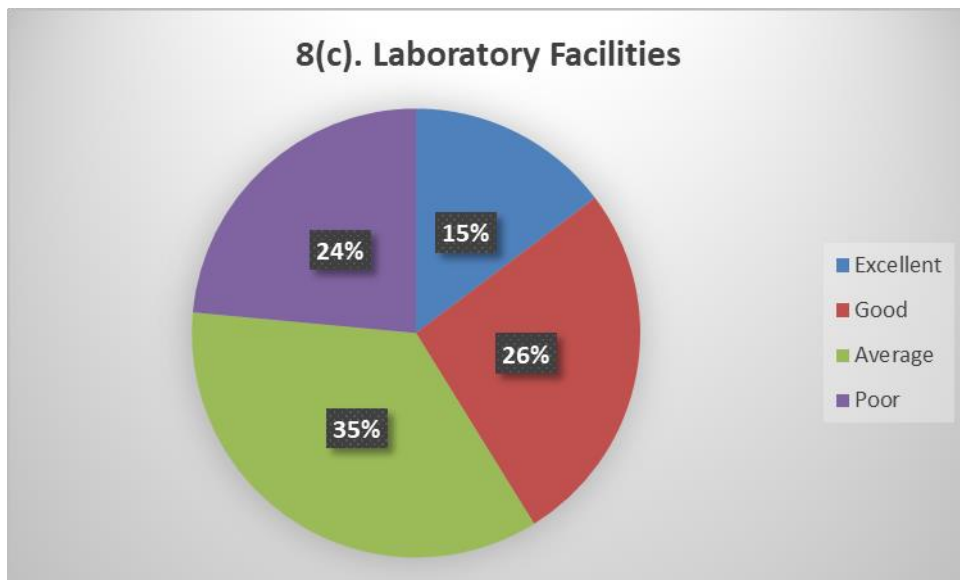

BRAHMANANDA KESHAB CHANDRA COLLEGE

(NAAC ACCREDITED GOVT. SPONSORED DEGREE COLLEGE FOR UG & PG)

111/2, BARRACKPORE TRUNK ROAD, BON-HOOGHLY,
KOLKATA - 700108

Ref. ....

Date .....

Principal

Brahmananda Keshab Chandra College
Kolkata - 700108