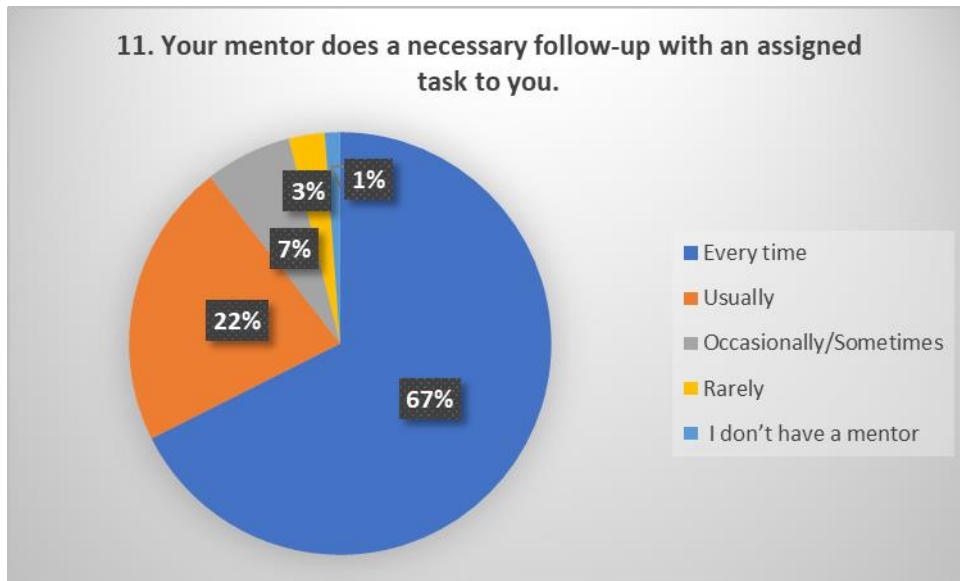

BRAHMANANDA KESHAB CHANDRA COLLEGE

(NAAC ACCREDITED GOVT. SPONSORED DEGREE COLLEGE FOR UG & PG)

111/2, BARRACKPORE TRUNK ROAD, BON-HOOGHLY,
KOLKATA - 700108

Ref. ....

Date .....

Principal