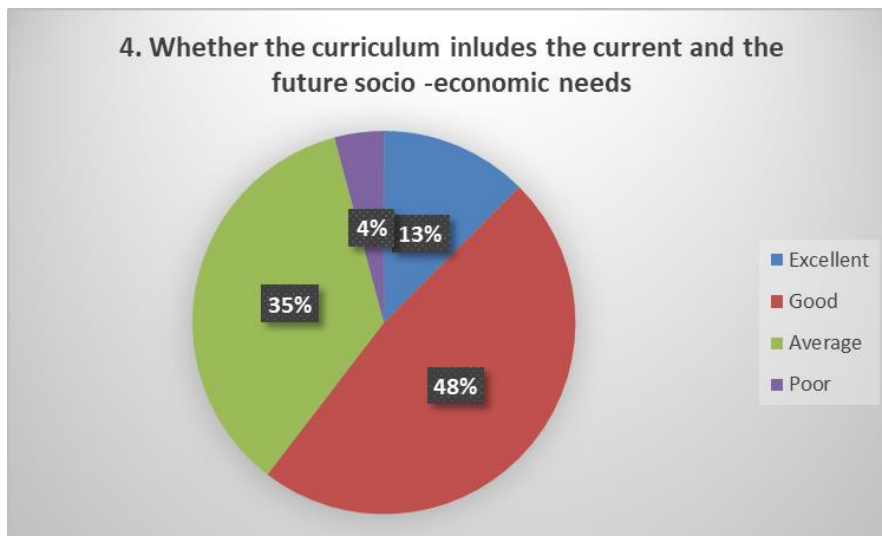

BRAHMANANDA KESHAB CHANDRA COLLEGE

(NAAC ACCREDITED GOVT. SPONSORED DEGREE COLLEGE FOR UG & PG)

111/2, BARRACKPORE TRUNK ROAD, BON-HOOGHLY,
KOLKATA - 700108

Ref. ....

Date .....

Principal

Brahmananda Keshab Chandra College
Kolkata - 700108