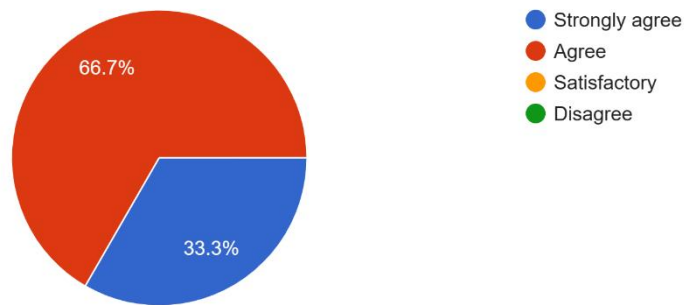

2. The curriculum equips the students for leadership
3 responses