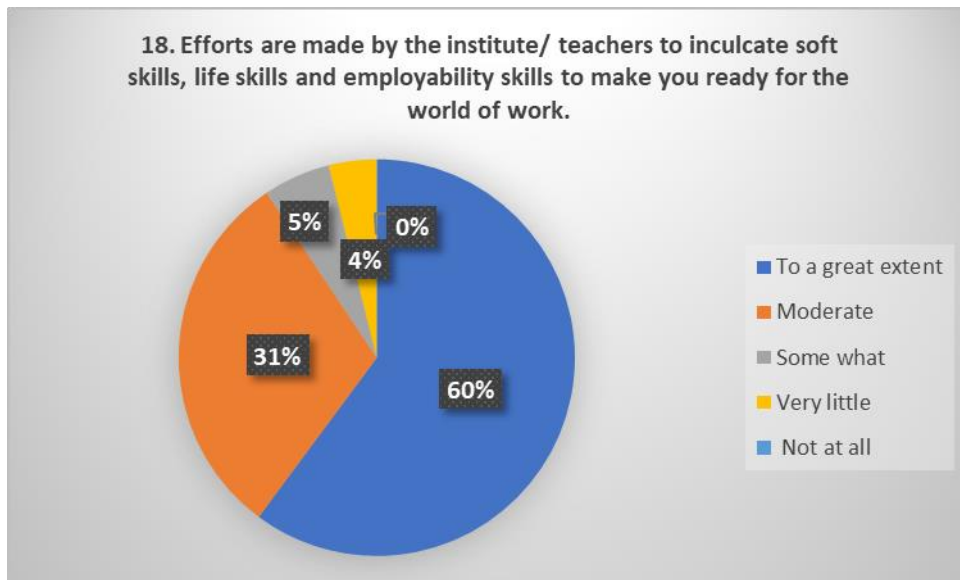

BRAHMANANDA KESHAB CHANDRA COLLEGE

(NAAC ACCREDITED GOVT. SPONSORED DEGREE COLLEGE FOR UG & PG)

111/2, BARRACKPORE TRUNK ROAD, BON-HOOGHLY,
KOLKATA - 700108

Ref. ....

Date .....

Principal